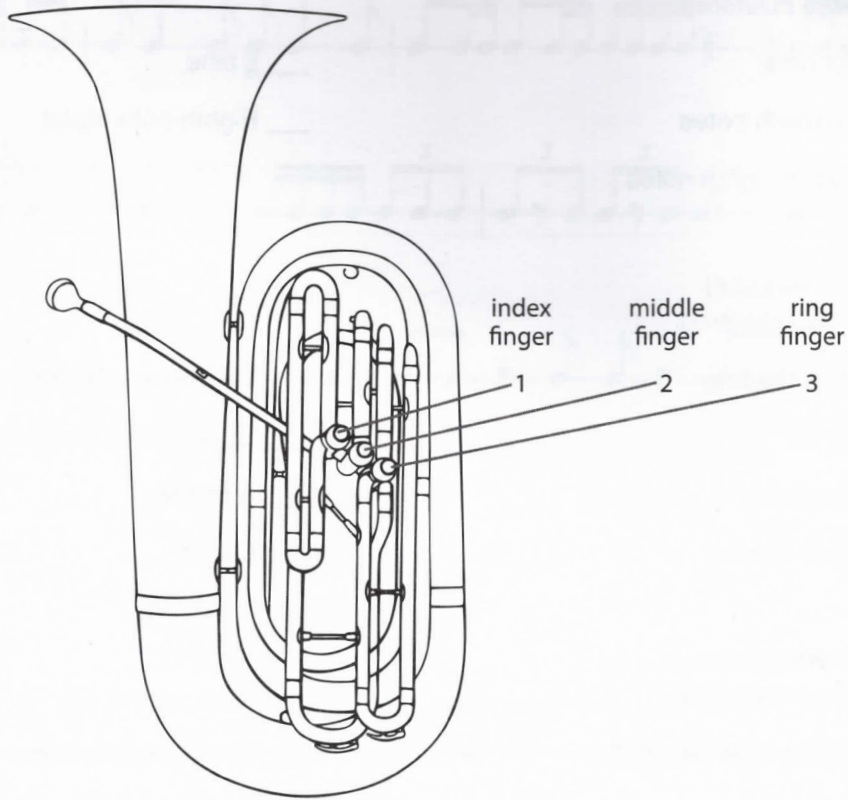

# Tuba Fingering Chart

○ = open  
● = pressed down

E	F	F#	Gb	G

G#	Ab	A	A#	Bb	B
					(push out 3 <sup>rd</sup> valve slide)

C	C#	Db	D	D#	Eb
(push out 3 <sup>rd</sup> valve slide)					

E F F# Gb G G# Ab

Fingerings: E (0 2 0), F (0 0 0), F# (0 2 2), Gb (2 2 0), G (2 2 0), G# (2 0 0), Ab (2 0 0)

A A# Bb B C C# Db

Fingerings: A (0 2 0), A# (0 0 0), Bb (2 2 0), B (2 2 0), C (2 0 0), C# (2 0 0), Db (2 0 0)

D D# Eb E F F# Gb

Fingerings: D (0 0 0), D# (2 0 0), Eb (0 2 0), E (0 2 0), F (0 0 0), F# (0 2 2), Gb (0 2 2)

G G# Ab A A# Bb

Fingerings: G (2 2 0), G# (2 0 0), Ab (2 0 0), A (2 2 0), A# (2 0 0), Bb (2 0 0)